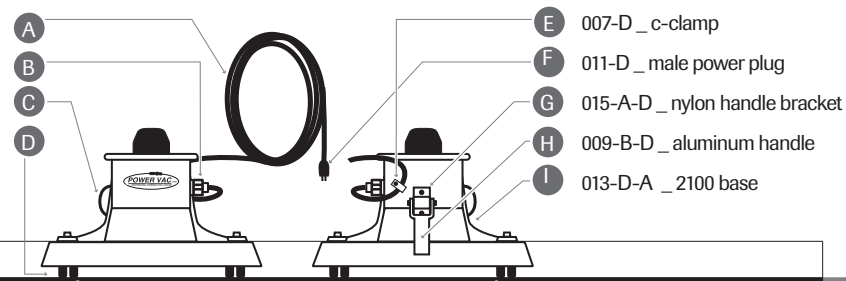

005-D-40 \_ 40' floating power cord  
 005-D-60 \_ 60' floating power cord  
 108-D \_ compression fitting  
 016-D \_ carrying handle  
 026-D \_ swivel caster wheels

PART #	DISCRIPTION PV2500
<b>PORTABLE VERSIONS</b>	
003-D-40	PV2500 Vacuum W/ 40' Floating Power Cord With Battery Case & 2 Filter Bags
003-D-60	PV2500 Vacuum W/ 60' Floating Power Cord With Battery Case & 2 Filter Bags
<b>REPLACEMENT PARTS</b>	
004-D	Cord Float (For Non-Floating Cord-Purchased Before 2010)
005-D-40	40' Blue Floating Power Cord W/ Brass + Molded Male Plug (customer install voids warranty) A
005-D-60	60' Blue Floating Power Cord W/ Brass + Molded Male Plug (customer install voids warranty) A
006-D-2500	Motor 30Lb Thrust For PV2100 (customer install voids warranty)
007-D	"C"-Clamp E
009-A-D	Chrome Handle With Delron Clip
009-B-D	Aluminum Handle H
009-C-D	Chrome Swivel Handle
010-D	Female Plug (On Battery Case)
010-B-D	Female Plug W/ Fuse Attachment For Battery Case
011-D	Male Plug (On End Of Power Cord) F
012-D	Portable Battery Carrying Case W/ Built In Fuse
013-D-F	Pv2500 Replacement Base-Shell W/ Wheels, Handle, Handle Bracket & Safety Lid I
013-D-F-S	Pv2500 Replacement Base-Shell Only
015-A-D	Nylon Handle Bracket (Vertical) G
015-B-D	Aluminum Handle Bracket (Horizontal) For Units Purchased Before 2006
016-D	Carrying Handle C
026-D	Set Of 4 Caster Wheels D
027-D	Single Swivel Caster Wheel
027-D-A	Single Fixed Wheel
029-D	Nut & Pin For Prop
030-D-2500	Twin Blade Propeller (Prop) For PV2500
058-D	Brass Nut For Motor (Tightens Motor To Shell)
081-D	Orange Cord Seal Gromet (Inside Compression Fitting)
085-D	Steering Kit (2 Fixed/2 Swivel Wheels & Chrome Swivel Handle)
092-D	Single PV Female Connector For Motor
093-D	Single PV Male Connector For Power Cord
108-D	Brass Compression Bell For Floating Power Cord (Connects Cord To Motor) B
116-D	Portable battery box replacement strap + grip
<b>FILTER BAGS</b>	
019-D-2100	26" Super fine mesh filter bag (Debris Pick up: Fine Sand & Leaves)
019-D-2500	15" Super fine mesh filter bag (Debris Pick up: Fine Sand & Leaves)
020-D-2100	26" Micron filter bag (Debris Pick up: Light Debris down to 15 Microns)
022-D-2100	26" Heavy duty mesh filter bag (Debris Pick up: Sand, Leaves, Rocks & Glass)
022-D-2100L	42" Heavy duty mesh filter bag (Debris Pick up: Sand, Leaves, Rocks & Glass)
022-D-2500	15" Heavy duty mesh filter bag (Debris Pick Up: Sand, Leaves, Rocks & Glass)
023-D-2100	26" Screen mesh filter bag (Debris Pick up: Large Leaves & Small Sticks)
023-D-2100L	42" Screen mesh filter bag (Debris Pick up: Large Leaves & Small Sticks)