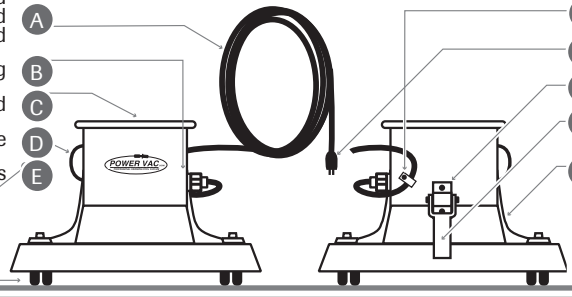

- 005-D-40 _ 40' floating power cord
- 005-D-60 _ 60' floating power cord
- 005-D-75 _ 75' floating power cord
- 108-D _ compression fitting
- 017-D _ safety lid
- 016-D _ carrying handle
- 026-D _ swivel caster wheels

- F 007-D _ c-clamp
- G 011-D _ male power plug
- H 015-A-D _ nylon handle bracket
- I 009-B-D _ aluminum handle
- J 013-D-C _ 2200 base

PV2200

PARTS LIST 2014

CONTACT YOUR DISTRIBUTOR TO PLACE AN ORDER.