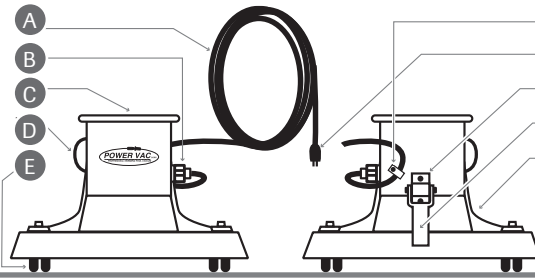

005-D-40 _ 40' floating power cord
 005-D-60 _ 60' floating power cord
 108-D _ compression fitting
 018-D _ safety lid
 016-D _ carrying handle
 026-D _ swivel caster wheels

F 007-D _ c-clamp
 G 011-D _ male power plug
 H 015-A-D _ nylon handle bracket
 I 009-B-D _ aluminum handle
 J 013-D-A _ 2100 base